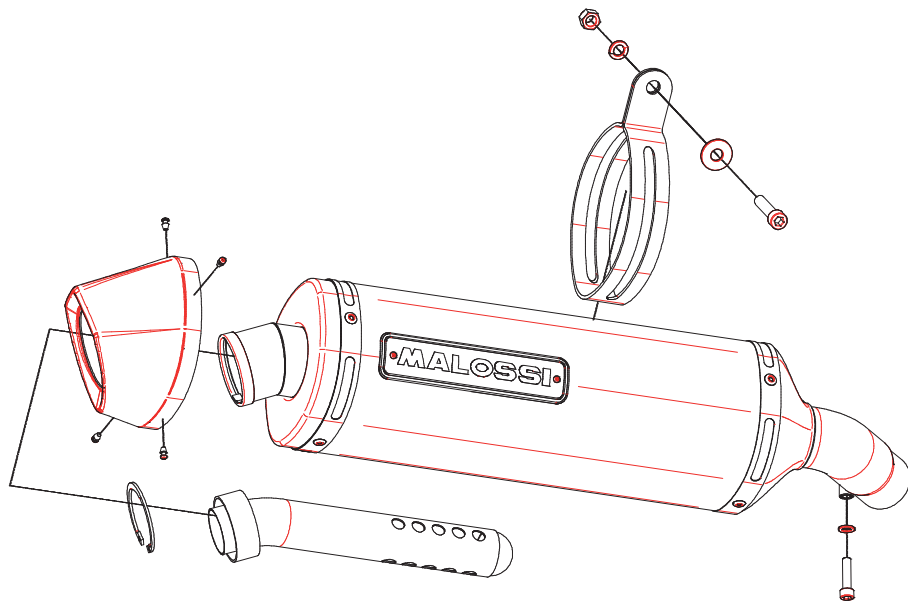

BMW C 600 Sport

63015SS Homologated Silencer

Malossi Cod. 3215629

63014SS Collector

Malossi Cod. 3215630