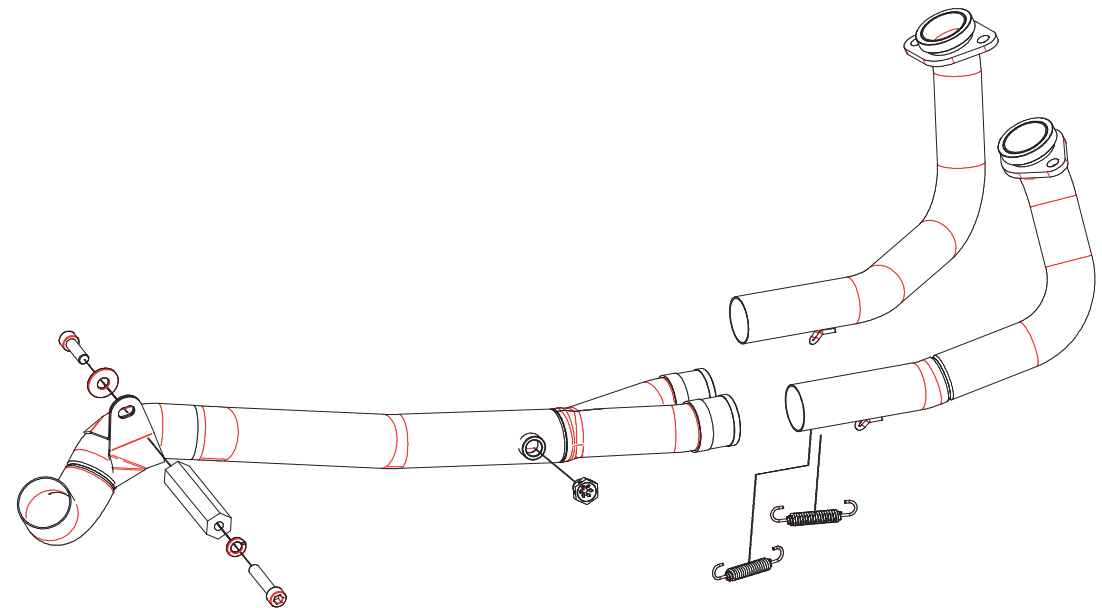

BMW C 600 Sport

63015SS Homologated Silencer

Malossi Cod. 3215629

63014SS Collector

Malossi Cod. 3215630