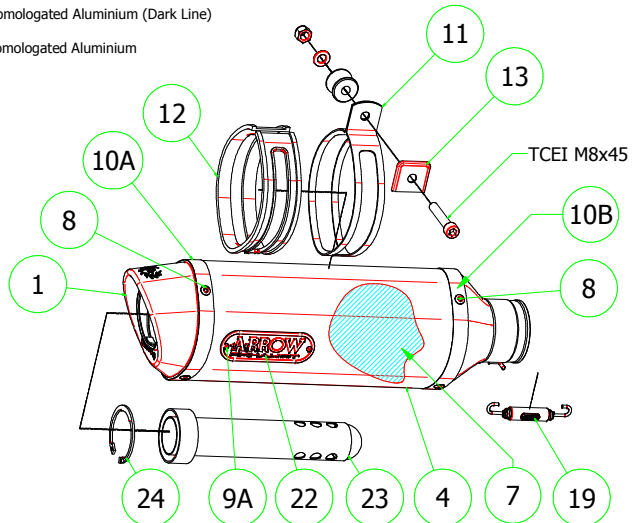

71817AON Homologated Aluminium (Dark Line)
71817AO Homologated Aluminium