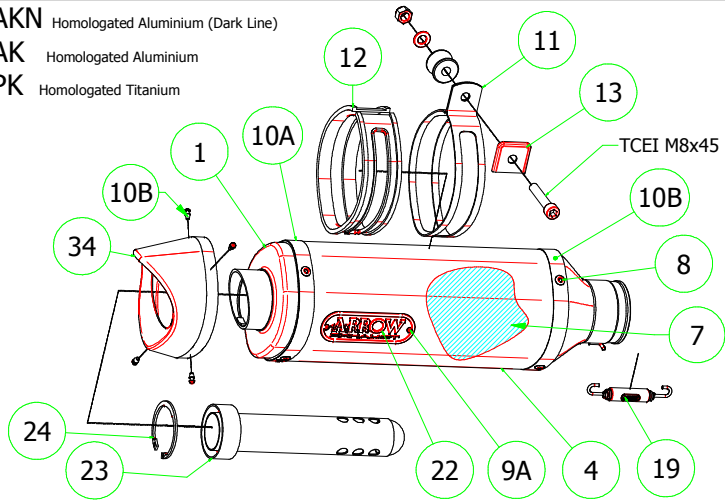

Yamaha MT-07 '14

71817AKN Homologated Aluminium (Dark Line)
71817AK Homologated Aluminium
71817PK Homologated Titanium