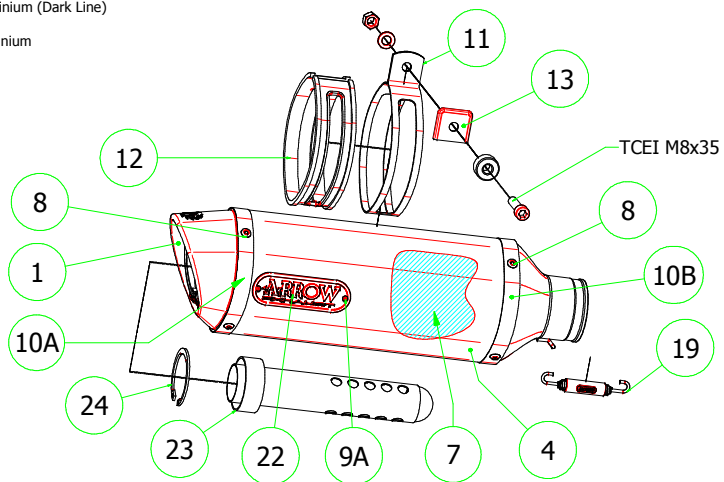

Yamaha MT-09 Tracer '15

71812AON Homologated Aluminium (Dark Line)
71812AO Homologated Aluminium