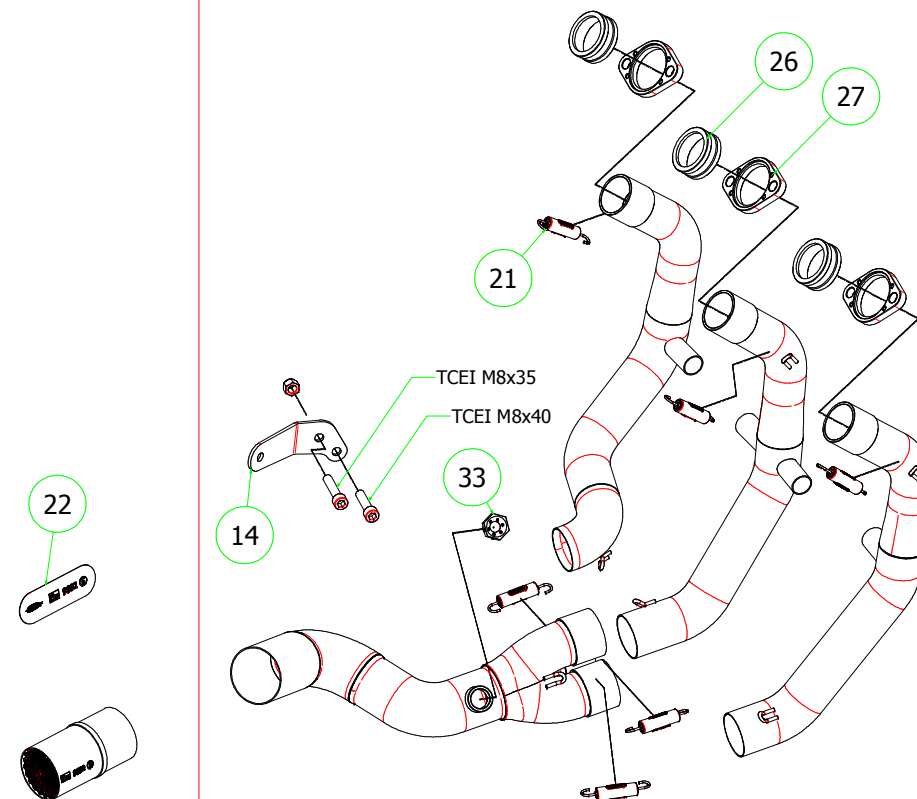

11010KZ Catalyzed

71620MI Collectors