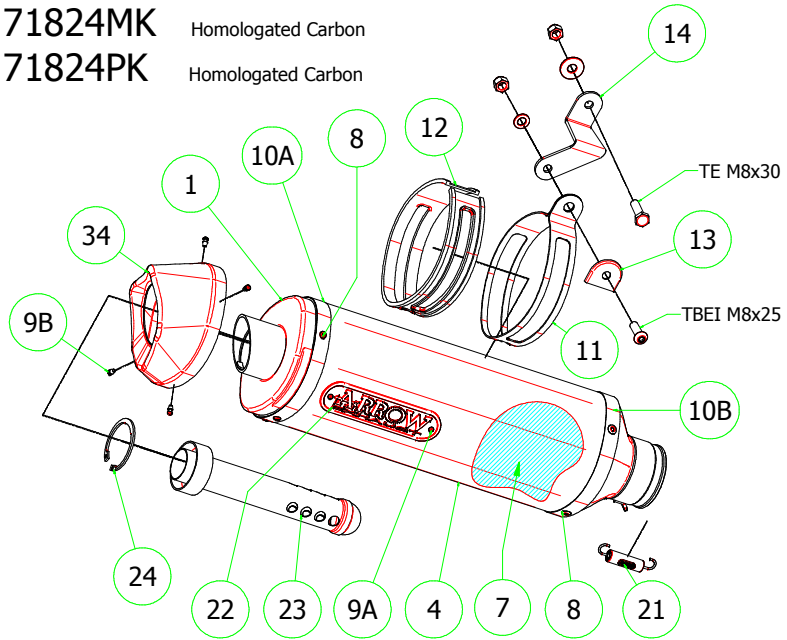

BMW S 1000 RR '15

- 71824AKN Homologated Aluminium Dark
- 71824AKB Homologated Aluminium White
- 71824AK Homologated Aluminium
- 71824MK Homologated Carbon
- 71824PK Homologated Carbon