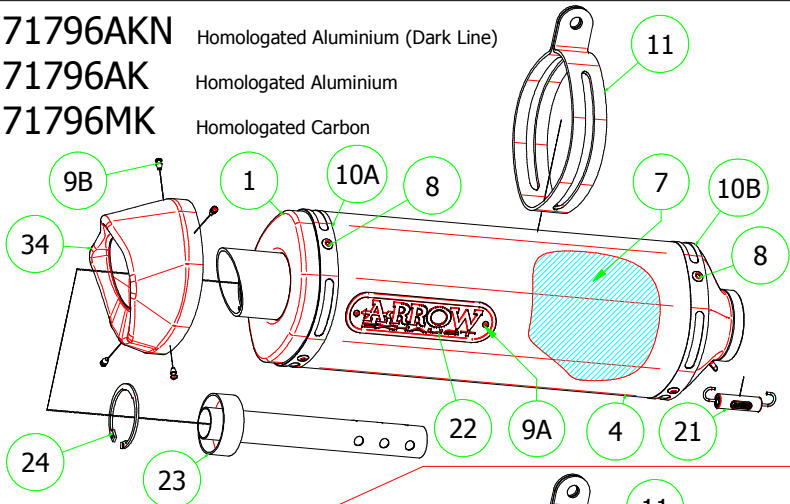

Honda Integra 700 - Integra 750 DCT - NC 700 S/X - NC 750 S/X

- 71796AKN Homologated Aluminium (Dark Line)
- 71796AK Homologated Aluminium
- 71796MK Homologated Carbon