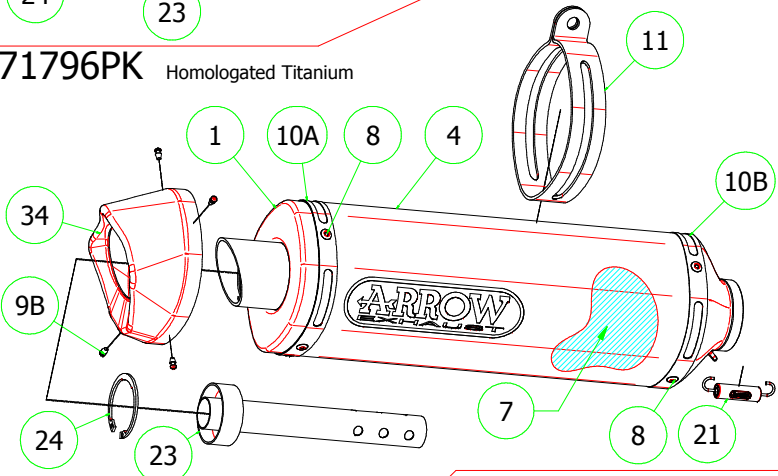

- 71796PK Homologated Titanium