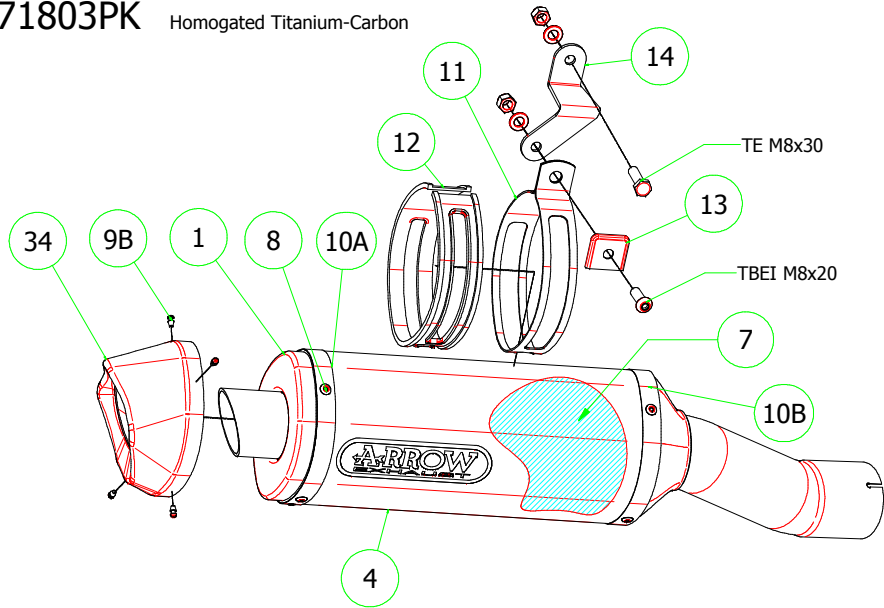

BMW S 1000 R '14

71803AKN Homogated Aluminium-Carbon (Dark Line)

71803AK Homogated Titanium-Carbon

71803PK Homogated Titanium-Carbon